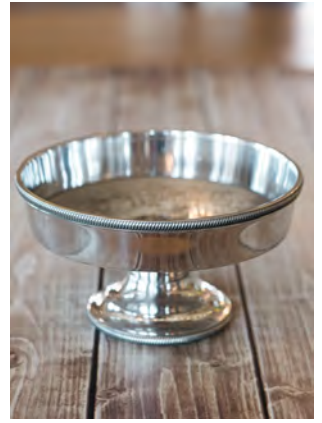

S004
Pewter Cake Knife
R25

CONTINUED...

S005
Pewter Champagne
Bottle Coaster
R10

S006
Metal Cut Out Planters
Large: R8 / Medium: R12
Small: R2.50

S007
Metal Round Vase
Large: R15 / Medium: R12
Small: R10

S008
Aluminium Bowl
R10

S009
Classic Pewter Goblet
R15

S010
Pewter Victorian Jug
R25

S011
Silver Mercury Flower
Pot
R5

S012
Pewter Patisserie Stand
- 3 Tier
R80

S013
Crown Metal Bucket
Large: R30
Medium: R25

S014
R60

S015
Classic Pewter Bowl
R80