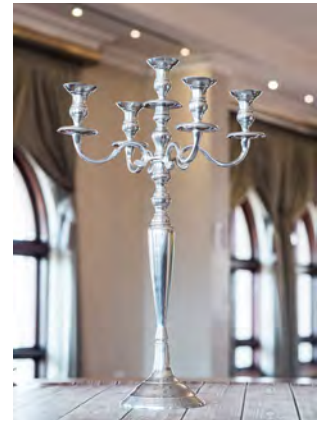

CANDLE HOLDERS & CANDELABRA

CONTINUED...

C009
Victorian Candelabra
35 cm - R25
29 cm - R20

C010
White 5 Arm
Candelabra
R90

C011
Hanging Crystal
Decoration
R10

C012
Aluminium 5 Arm
Candelabra (70cm)
R120

C013
Metal Heart
Candleholder
R8