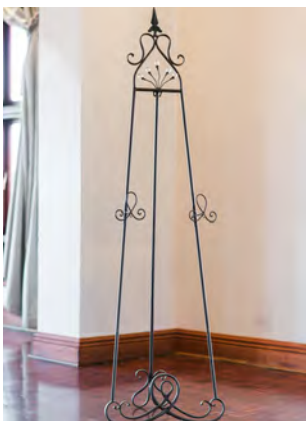

L004
Hessian Runner
R10

M001
Bird Cake Stand
R50

M002
Cream Bird Cage
Large: R40
Small: R30

M003
Vintage Book Box
R30

M004
Wooden Flower Boxes
Small: R8
Medium: R15
Large: R20
X Large: R25

M005
Wooden Centre Plate
3 Bar: R15
5 Bar: R25

M006
Black Under Plate
R10

M007
Red Under Plate
R10

M008
Bronze Under Plate
R10

M009
Easel with Beads (large)
R80

M010
Easel (small)
R15

M011
White Decorated Easel
R80

M012
White Country Heart
Medium: R6
Small: R5